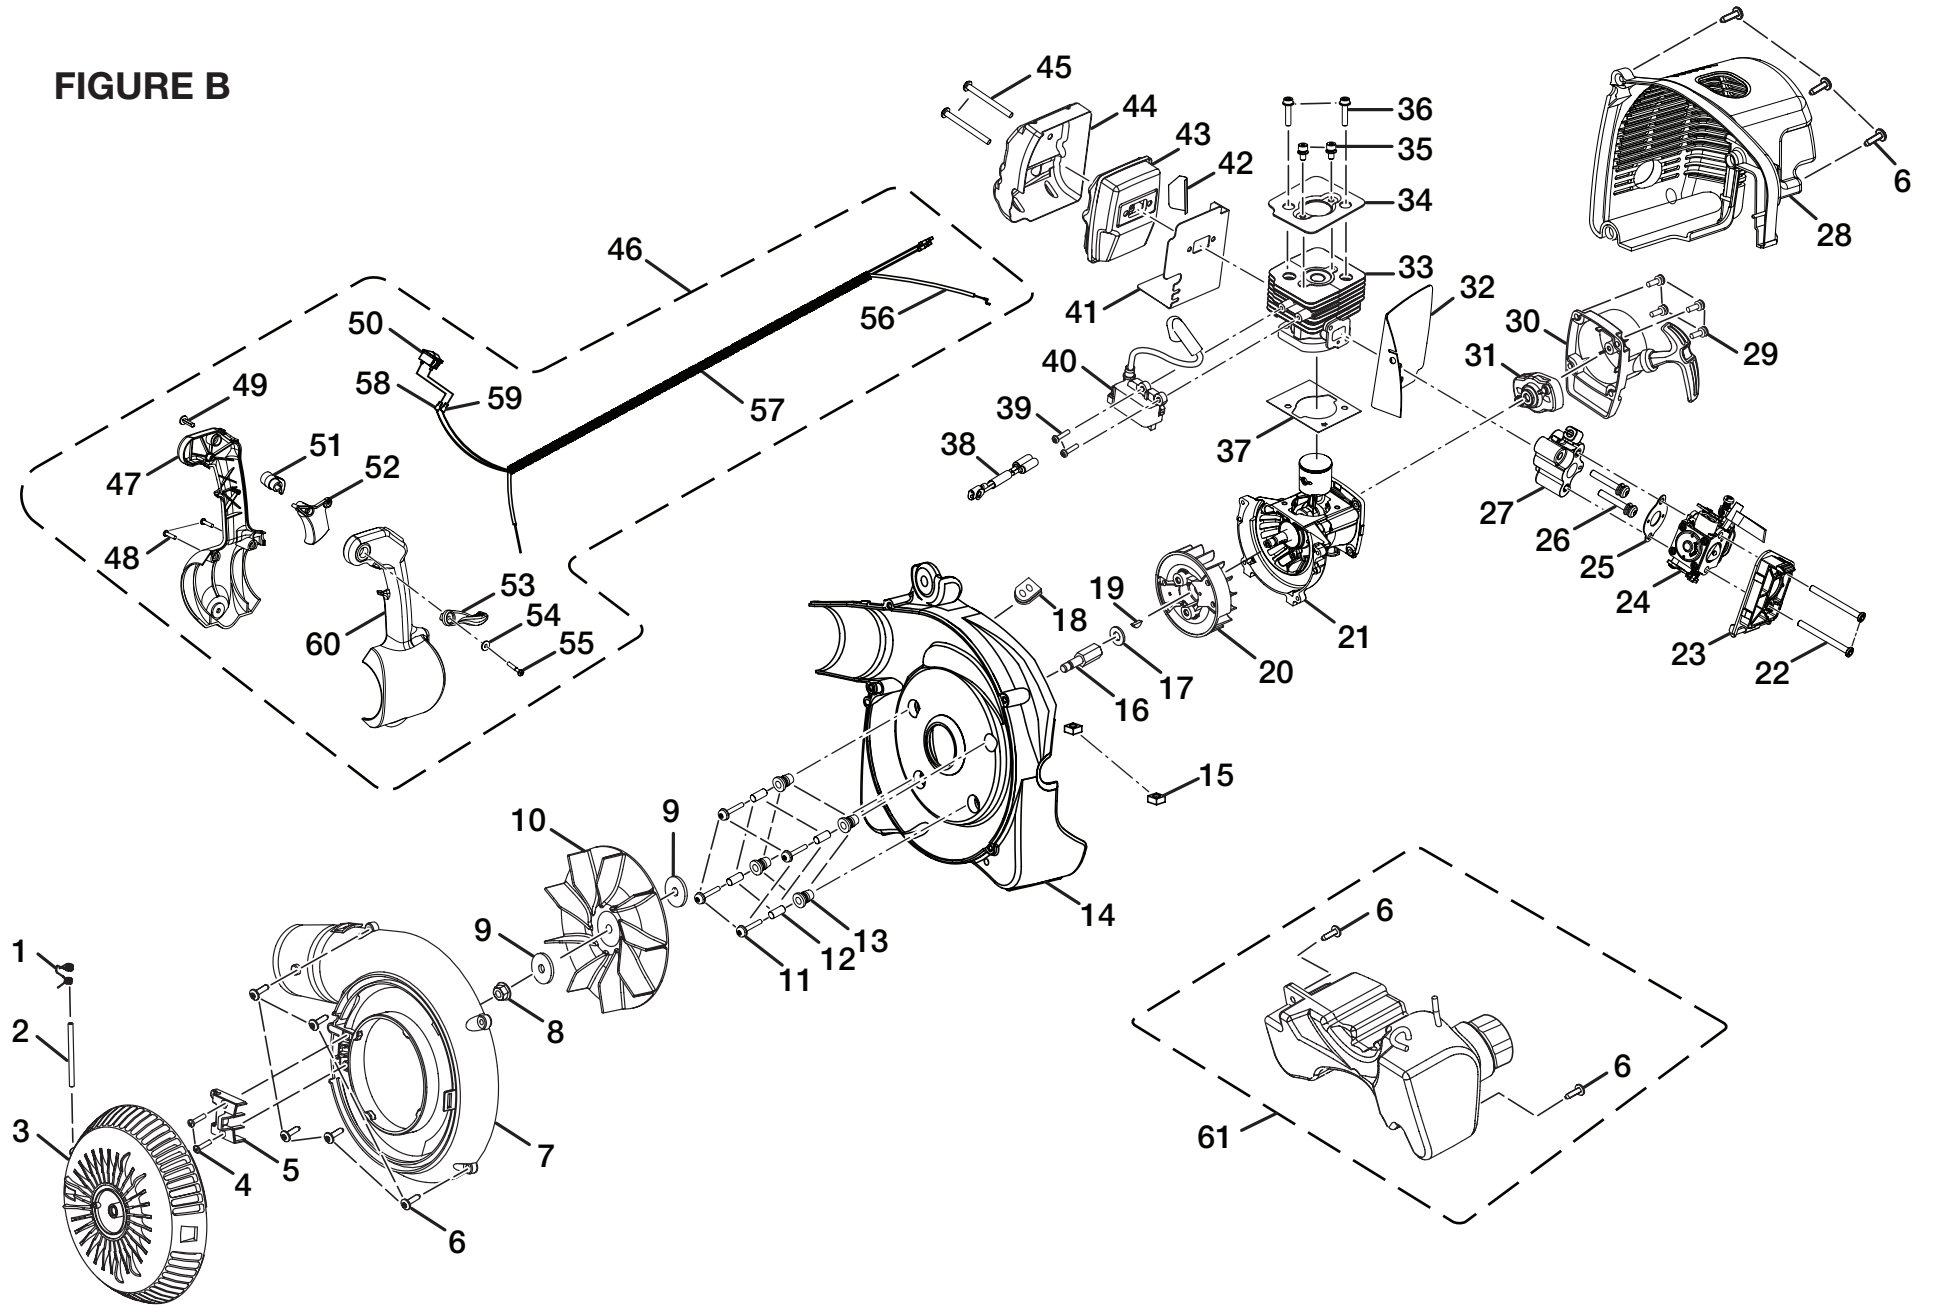

BLACK MAX BACKPACK BLOWER – MODEL NO. BM08570

FIGURE B

BLACK MAX BACKPACK BLOWER – MODEL NO. BM08570

PARTS LIST (FIGURE B)

KEY NO.	PART NUMBER	DESCRIPTION	QTY	KEY NO.	PART NUMBER	DESCRIPTION	QTY
1	678117001	Vacuum Door Hinge Spring	1	31	308004001	Pulley Assembly.....	1
2	650026002	Hinge Pin	1	32	901206001	Insulator Gasket.....	1
3	518268001	Vacuum Door Housing.....	1	33	640570016	Cylinder.....	1
4	660734001	Screw (M4 x 16 mm).....	2	34	630002021	Plate for Cylinder	1
5	518170001	Vacuum Door Hinge	1	35	660351002	Screw and Washer (M5 x 10 mm).....	2
6	660674001	Screw (#10-14 x 7/8 in.).....	10	36	660342001	Screw (M5 x 22 mm).....	2
7	518266006	Outer Volute Housing	1	37	900709001	Cylinder Gasket	1
8	678128002	Retaining Washer Nut.....	1	38	290702001	Ignition Lead Harness Assembly	1
9	678126001	Washer.....	2	39	660349001	Screw (M4 x 22 mm).....	2
10	518265001	Blower Fan.....	1	40	290178008	Coil & Boot Assembly	1
11	660759002	Screw (M5 x 8 mm Cap Hd.)	4	41	638183001	Muffler Gasket	1
12	678124001	Bushing Sleeve	4	42	900955003	Heat Shield	1
13	570544002	Vibration Isolator.....	4	43	300748016	Muffler Assembly	1
14	518270001	Inner Volute Housing.....	1	44	638027001	Heat Shield	1
15	678108001	Square Nut.....	2	45	660347001	Screw (M5 x 50 mm).....	2
16	308068002	Crankshaft Extension.....	1	46	308345005	Control Assembly (Inc. Key Nos. 47-60).....	1
17	678171002	Washer (2 mm).....	1	47	518272002	Throttle Control Housing (RH).....	1
18	570624001	Rubber Grommet.....	1	48	660665001	Screw (#8-14 x 19 mm).....	2
19	690688001	Woodruff Key (S43C)	1	49	660629001	Screw (#10-14 x 25 mm).....	1
20	640574001	Rotor	1	50	760363003	Switch	1
21	300749004	Crankcase Assembly	1	51	518150001	Trigger Lock	1
22	660454006	Bolt (M5 x 44 mm)	2	52	518255005	Trigger	1
23	518623001	Air Box Base	1	53	518160005	Cruise Lever.....	1
24	308054021	Carburetor Assembly.....	1	54	678125001	Washer.....	1
25	901552001	Heat Dam Gasket	1	55	660666001	Screw (#8-14 x 25 mm)	1
26	660344003	Screw and Washer (M5 x 31 mm).....	2	56	309993001	Throttle Cable Assembly.....	1
27	518596001	Heat Dam.....	1	57	518210002	Tube	1
28	518324004	Engine Shroud Housing	1	58	290703001	Lead Assembly (Red).....	1
29	660351001	Screw (M5 x 16 mm).....	4	59	290703002	Lead Assembly (Black)	1
30	308430007	Starter Assembly	1	60	518271002	Throttle Control Housing (LH).....	1
				61	308342005	Fuel Tank Assembly	1